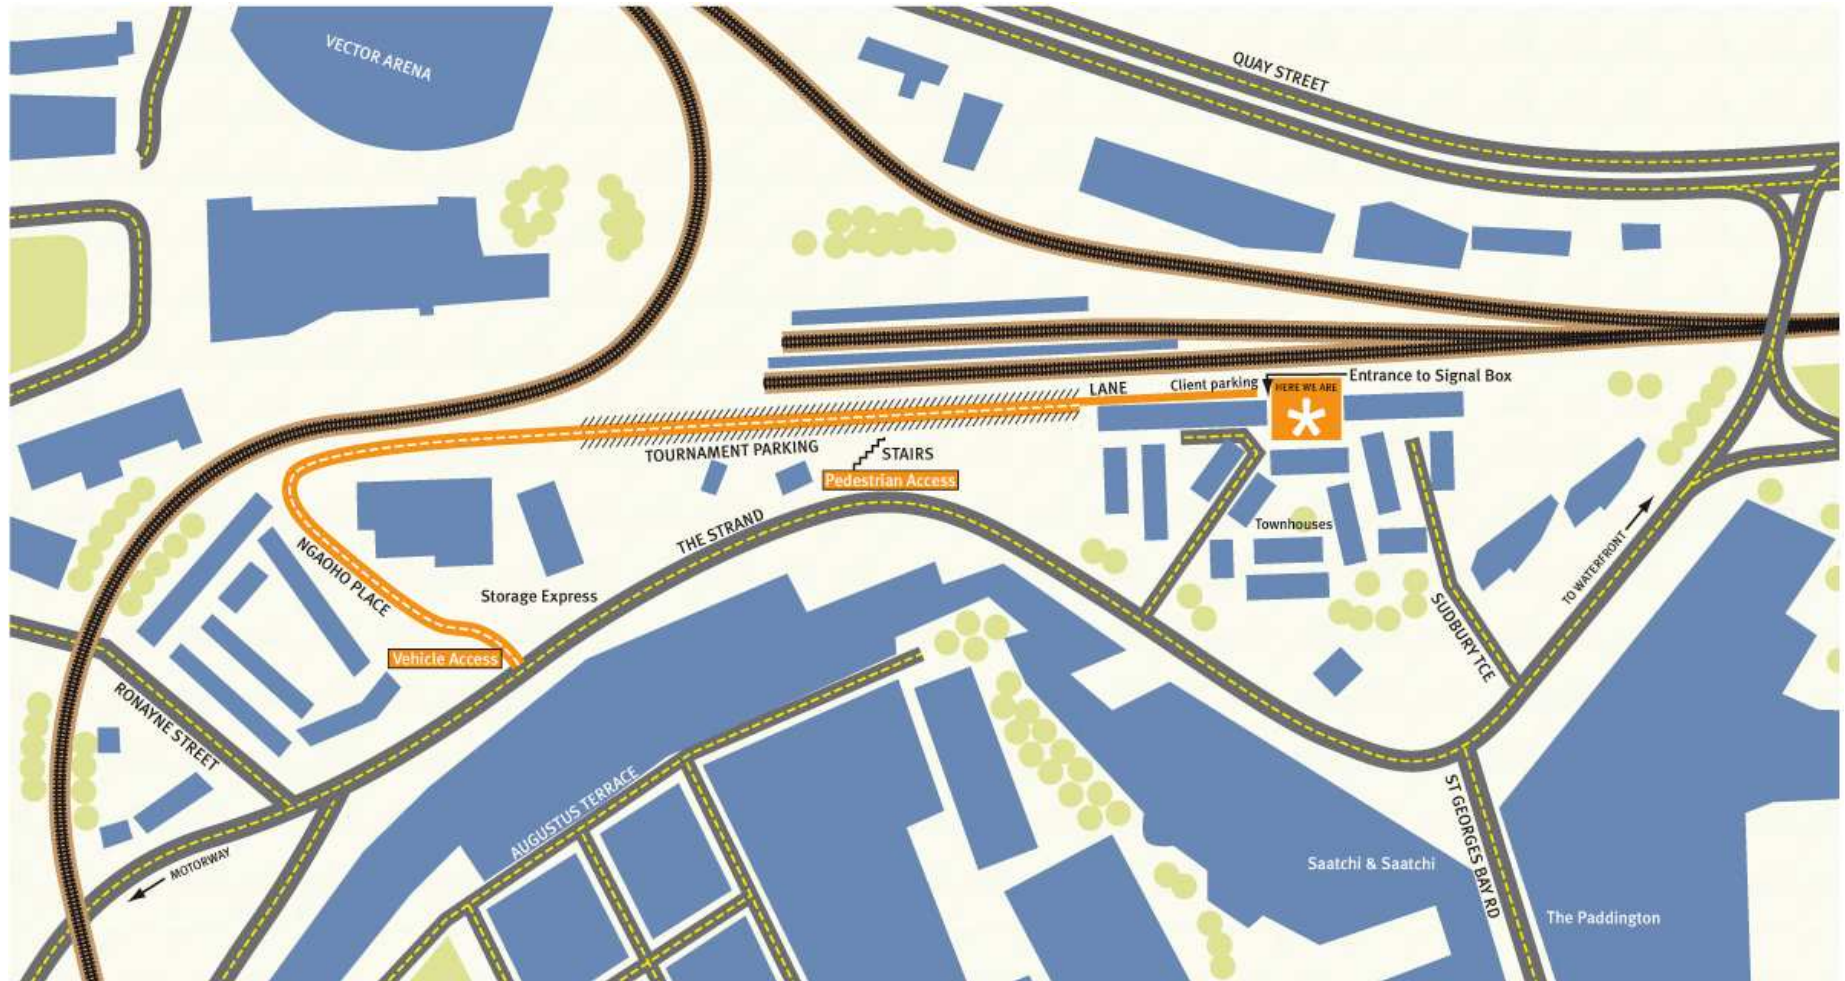

TO TAKE THE GUESSWORK OUT OF FINDING US...

If you're driving:

Turn into Ngaoho Place from The Strand
Follow the road around until you come upon the Tournament carpark
Carry on straight through the carpark to the end
You'll get to a little lane, follow that and once on our driveway, you can angle park along the left side, closest to the building
That red brick building in front of you is the Signal Box: We'll put the kettle on!

If you're walking:

Head up the stairs from the Strand and into the Tournament carpark
Turn right and walk to the end of the carpark
Head down the little lane – you'll see a brick building in front of you
That's the Signal Box!

Too hard?! ...If all else fails and you end up at The Paddington instead, call us and we'll come join you!